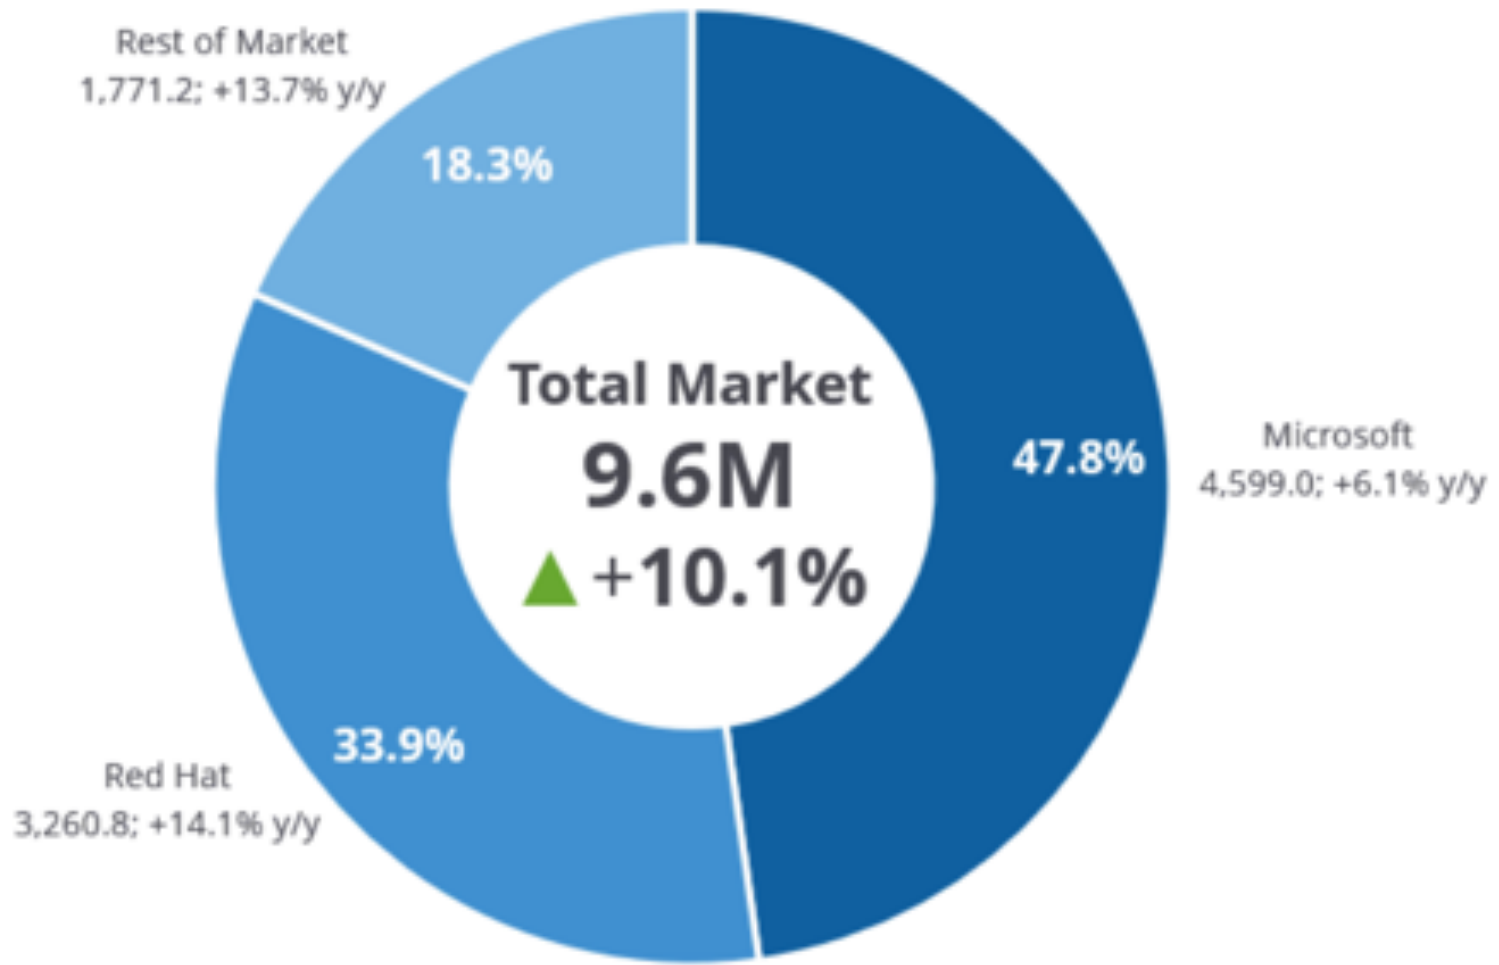

GNU/Linux **70,4%**

Windows **29,3%**

Unix and other **0,3%**

Source: IDC, 2019

Fonte: <https://www.redhat.com/en/blog/red-hat-leading-enterprise-linux-server-market>

Worldwide Server Operating Environments 2018 Share Snapshot

Server

Red Hat	33,9%
Windows	47,8%
Resto del mercato	18,3%

Note: 2018 Share (%), Paid Shipments/Subscriptions (000), and Growth (%)
Source: IDC, 2019

Fonte: <https://www.redhat.com/en/blog/red-hat-leading-enterprise-linux-server-market>