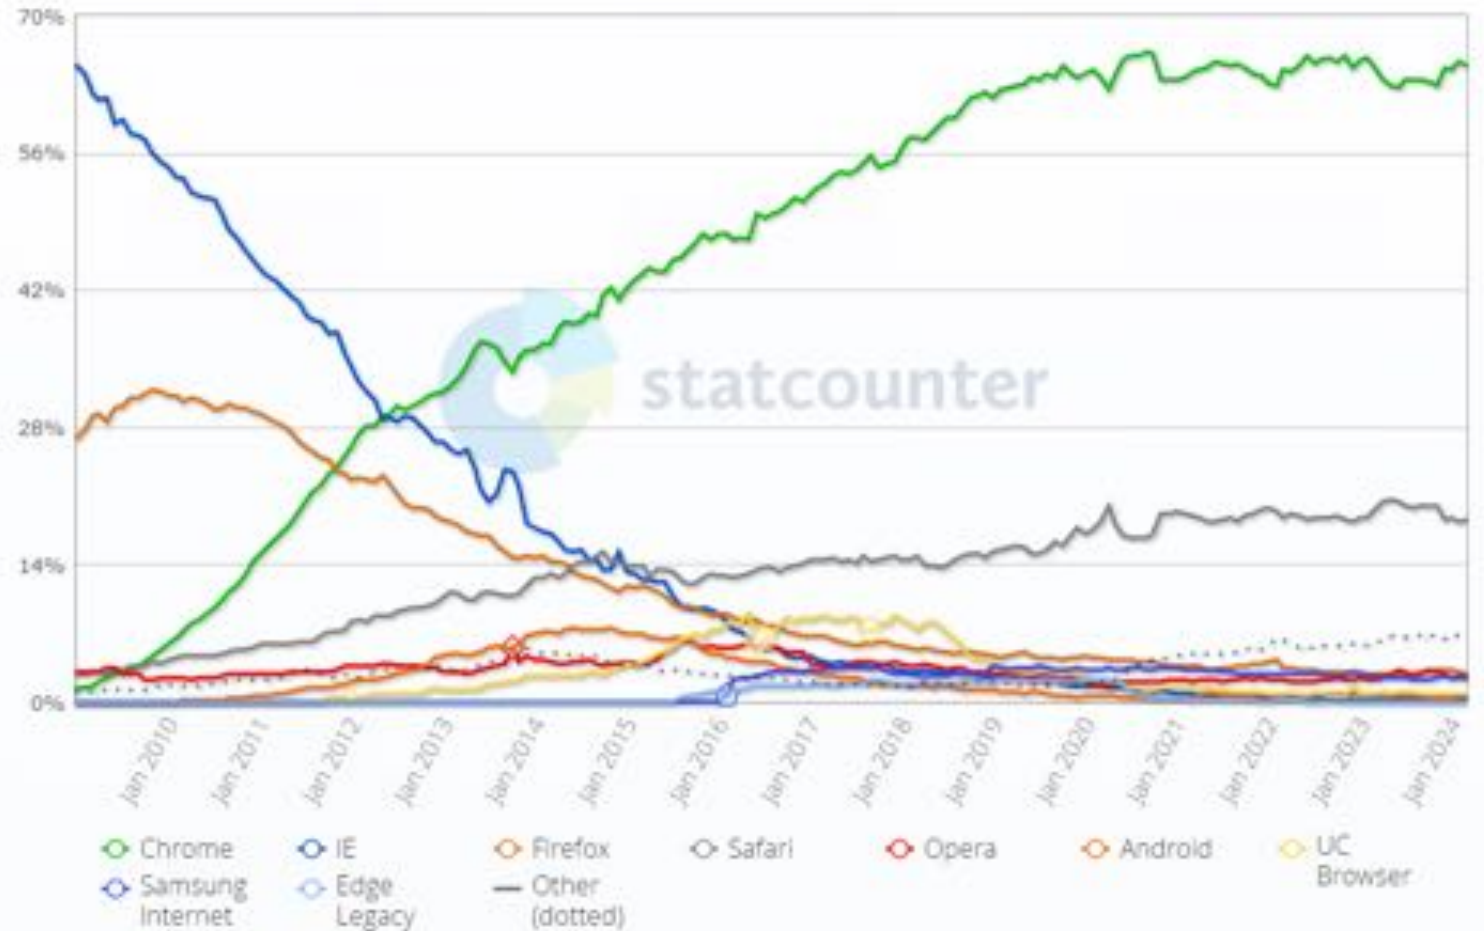

Browser

Chrome	Safari
65%	18.55%
Edge	Firefox
5.03%	2.8%
Samsung Inter...	Opera
2.64%	2.53%

Jan 2009 - Mar 2024

Fonte: <https://gs.statcounter.com/browser-market-share#monthly-200901-202403>