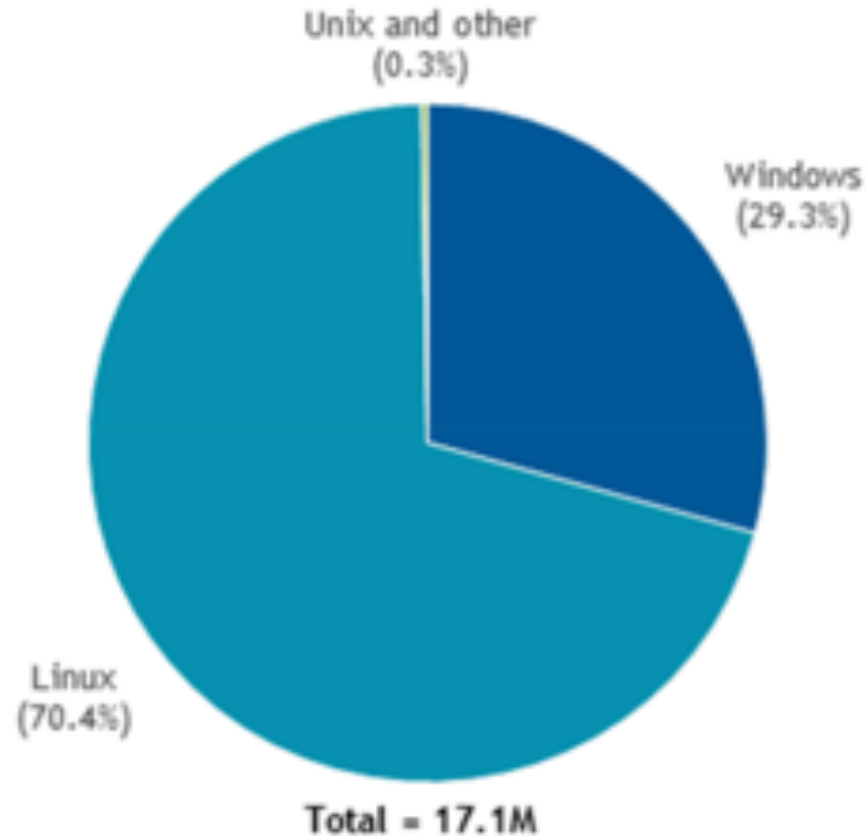

All Platform

Jan 2009 - Mar 2024

Desktop, smartphone e tablet

Apple iOS + OS X 23,75%

Fonte: <https://gs.statcounter.com/os-market-share#monthly-200901-202403>

Server

Worldwide Server Operating Environment Shipments/Subscriptions and Nonpaid Deployment Share by Operating Environment, 2018